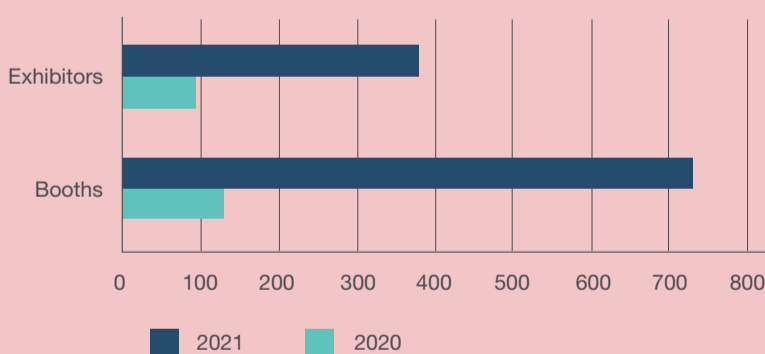

Show Scale 2021 vs. 2020

Compared to Taipei AMPA 2020, it was an obvious increase in the scale, and anticipate to a greater growth at 2022.