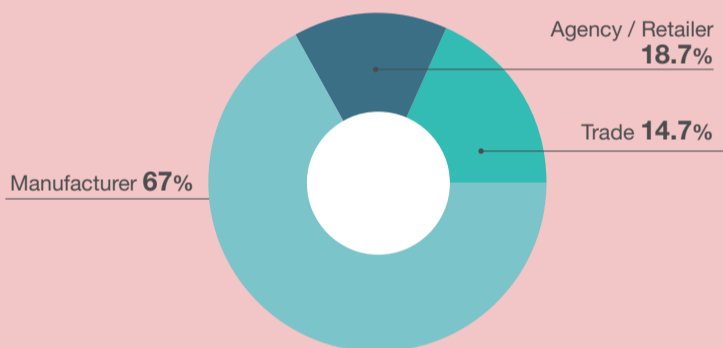

TAIPEI AMPA 2021 Broke through the pandemic, the show scale increased

Advanced to the index of automobile parts & accessories industry

Thanks to the well-controlled situation of pandemic in Taiwan, 2021 Taipei AMPA welcomed **400** exhibitors, **750** booths and thousands of visitors and buyers, which was an obvious increase compared to last year.

Additionally, Taipei AMPA show was not only a business platform! We found that the ratio of R&D personnel had increased gradually, indicating that Taipei AMPA was also the exhibition demonstrating the newest technologies of automobile industry, and became the important exhibition that industry insiders couldn't miss every year!

Important number at TAIPEI AMPA 2021

Exhibitors Analysis

Total 380 exhibitors with 730 booths at Taipei AMPA 2021, mostly were manufacturers, illustrating Taipei AMPA was the exhibition that were worth looking for partners, and buyers could have a satisfied exhibition experiences.