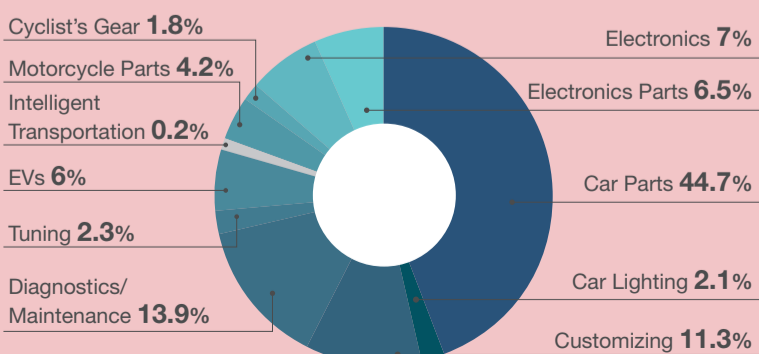

Additionally, Taipei AMPA show was not only a business platform! We found that the ratio of R&D personnel had increased gradually, indicating that Taipei AMPA was also the exhibition demonstrating the newest technologies of automobile industry, and became the important exhibition that industry insiders couldn't miss every year!

### Exhibitors Analysis

Total 380 exhibitors with 730 booths at Taipei AMPA 2021, mostly were manufacturers, illustrating Taipei AMPA was the exhibition that were worth looking for partners, and buyers could have a satisfied exhibition experiences.

### Exhibits Analysis

Exhibits of Taipei AMPA 2021 were multiple, which mostly were auto parts and diagnostics/maintenance field, customizing products, which comply with the main export products from Taiwan's auto parts field. It proves Taipei AMPA is the most effective auto parts B2B show.

### Highlights at the Taipei AMPA 2022 show

- Focus on “Aftermarket”, “EV parts and solutions”, “Intelligent transportation”, “New Trend” and “IoV and EV Int’l forum”
- Expected to have 650 exhibitors and 1,800 booths to display high-quality products, and show not only the advantages of automobile parts and accessories industry in Taiwan, but also the potential R&D ability of EV industry to the whole world!